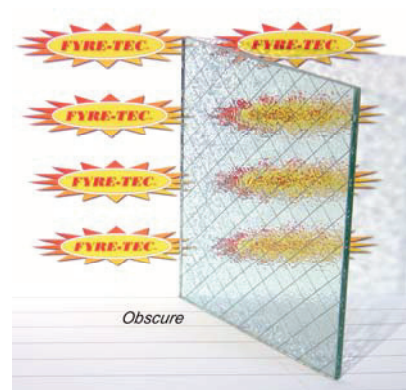

Textured (Obscure)

OPTIONAL CLEAR CERAMIC FIRE RATED GLAZINGS

Available in all Fyre-Tec UL Labeled 45-Minute 60-Minute Rated Windows

As an alternative to the standard wire glass commonly supplied for rated windows the newer clear ceramics offer unobstructed viewing, eliminating the more industrial look of wired glass. With the use of approved spacers, these products may be combined with a variety of commonly available float glasses to make up insulated glass units that are fire rated. These glazing products are also available with a safety film applied to the interior surface which will meet the requirements of CPSC 16CFR1201 (Cat I and II)