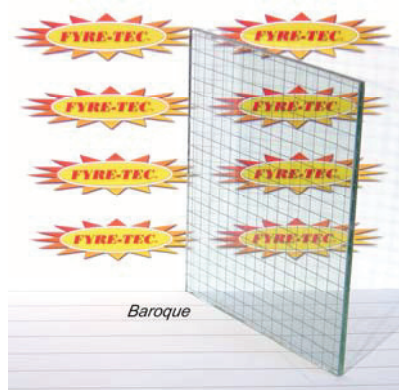

Georgian Clear (Baroque)